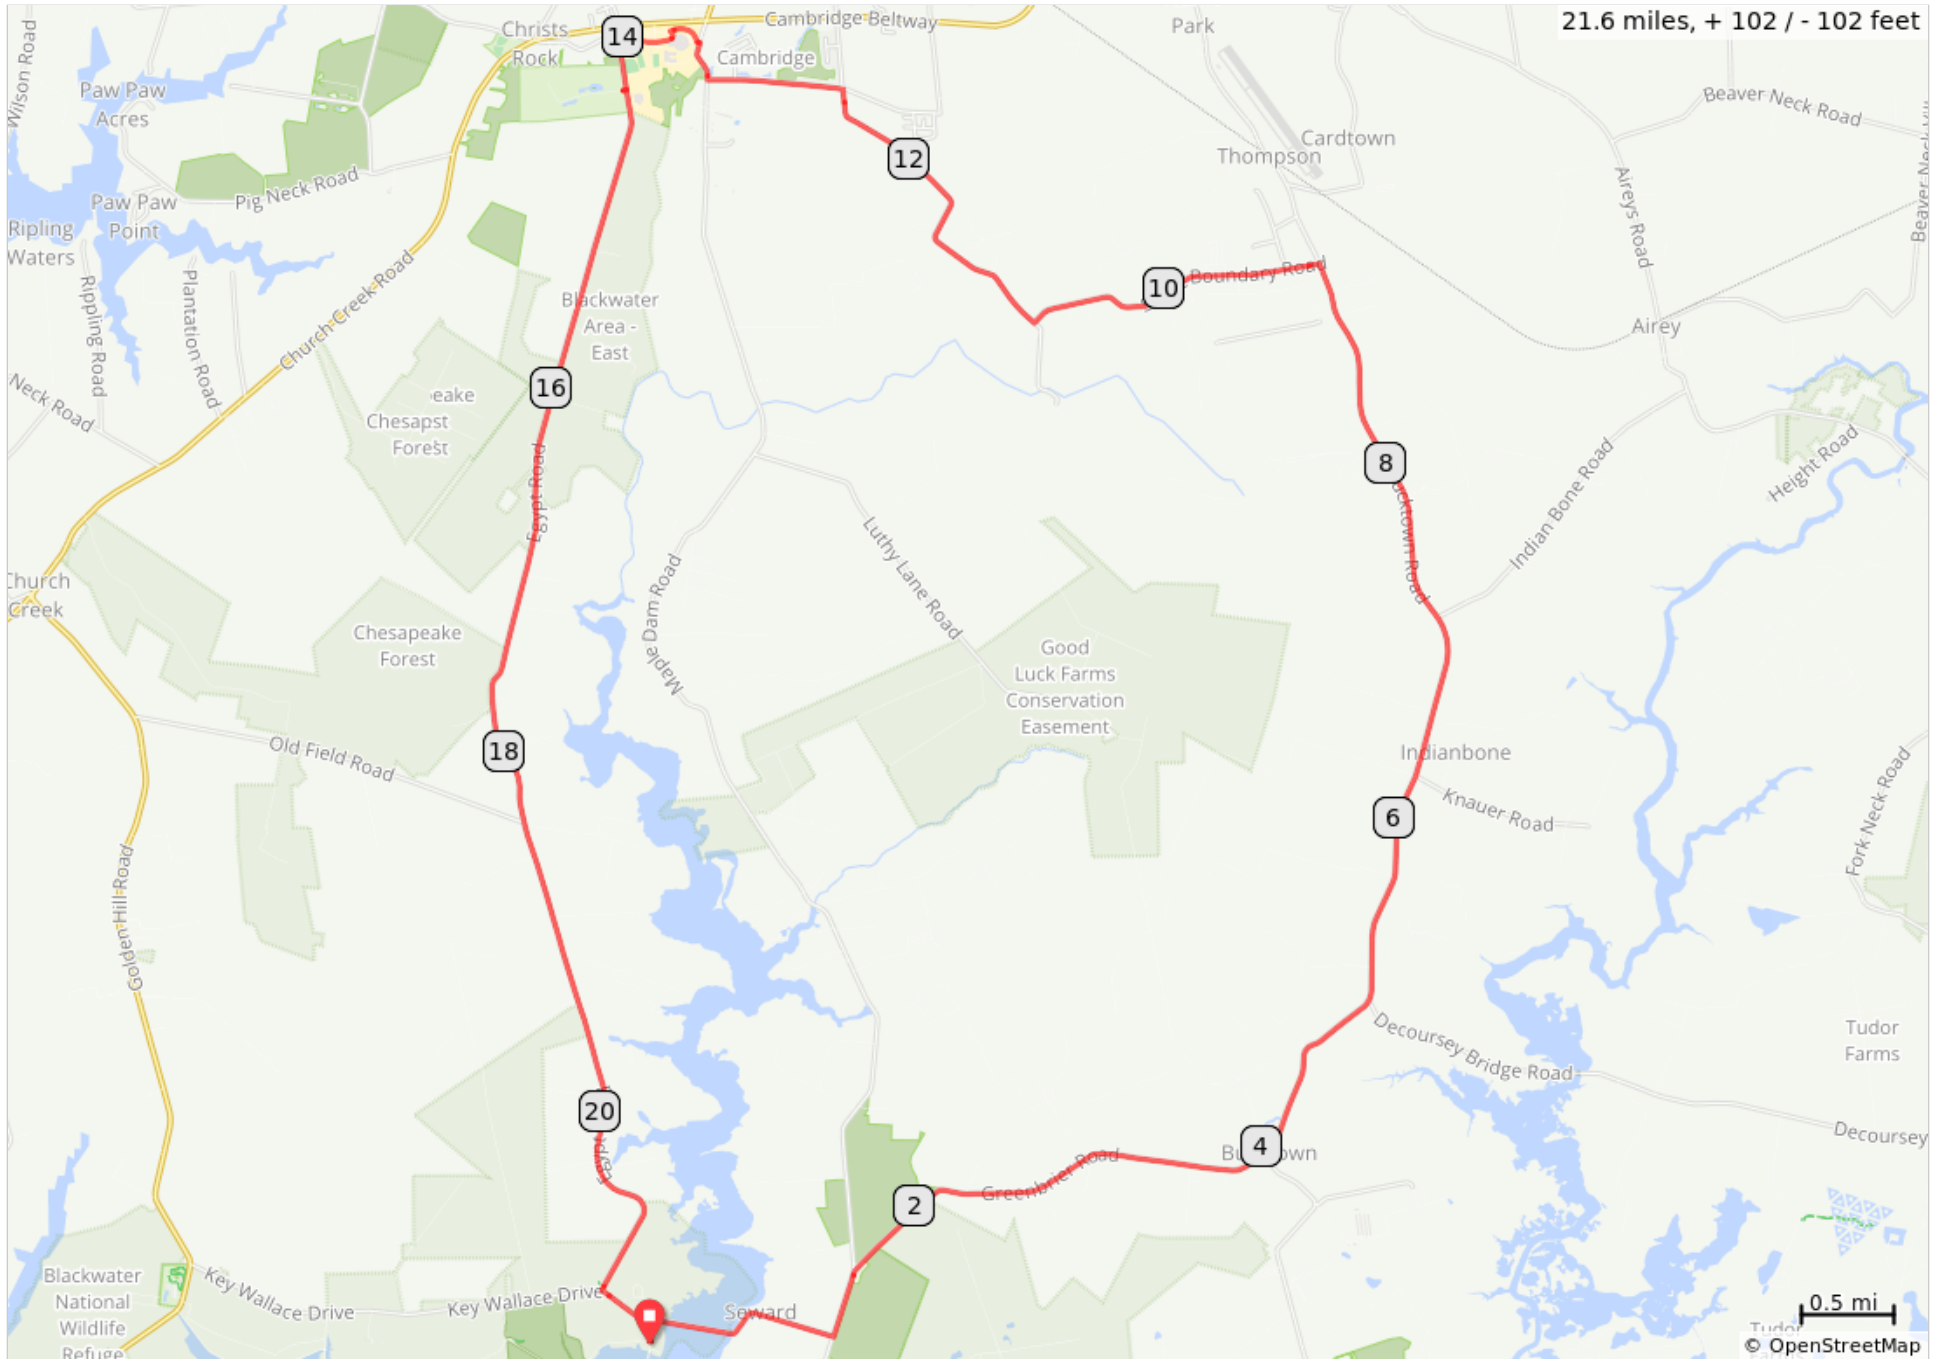

20 miles - Green

21.6 miles, + 102 / - 102 feet

20 miles - Green

Dist	Prev	Type	Note	Next
0.0	0.0	📍	Start of route	0.0
0.0	0.0	←	L onto Wildlife Drive	0.1
0.1	0.1	→	R onto Key Wallace Drive	1.0
1.2	1.0	←	L onto Maple Dam Road	0.4
1.5	0.4	→	Slight R onto Greenbrier Road	2.5
4.0	2.5	←	L onto Bucktown Road	5.2
9.2	5.2	←	L onto Stone Boundary Road	1.6
10.8	1.6	→	R to continue on Stone Boundary Road	1.8

10.8 miles. +58/-50 feet

Dist	Prev	Type	Note	Next
12.6	1.8	←	L onto Southside Drive	0.7
13.3	0.7	→	R onto Maple Dam Road	0.2
13.5	0.2	←	L to cut through High School Parking lot to Egypt Road	0.0
13.5	0.0	→	R	0.2
13.7	0.2	←	Sharp L	0.3
14.0	0.3	←	L onto Egypt Road	0.3
14.3	0.3	→	R into and out of Rest stop. Look for Balloons.	6.8
21.1	6.8	←	L onto Key Wallace Drive	0.3

10.3 miles. +31/-39 feet

Dist	Prev	Type	Note	Next
21.4	0.3	→	R onto Wildlife Drive	0.1
21.6	0.1	→	R - THE END	0.0
21.6	0.0	📍	End of route	0.0

0.4 miles. +1/-0 feet